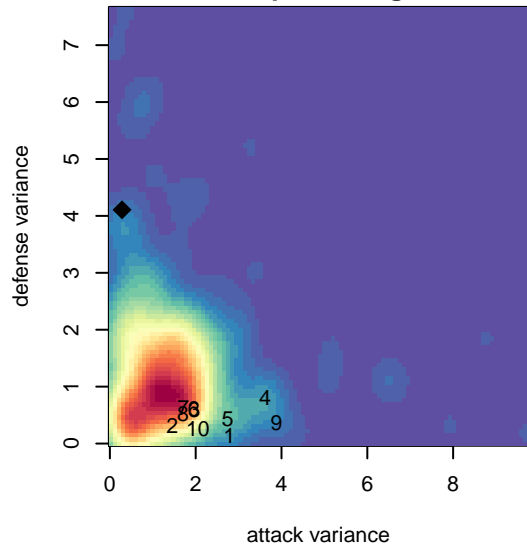

# Newport FC Fury G99

Newport Youth SC  
Bellevue, WA  
G99 total strength=768  
attack=0.89 defense=0.9  
fall league = NPSL G15D2  
notes= Daniel 2013

alt names used:  
Newport FC Fury  
Newport FC Fury 99

Venues played:  
2014 Seattle Cup GU15  
2014 NPSL G15D2  
2014 Founders Cup G99

**Newport FC Fury G99**  
Dots are actual minus expected GF (blue circles) and GA (red triangles).  
Blue line is smoothed change in attack strength. Red is smoothed change in defense strength.

**attack and defense variance (black dot)  
relative to other teams  
and top 10 in region**

**attack and defense rating  
relative to others at age  
and all opponents in last 13 months**

**Performance relative to 13 month average**