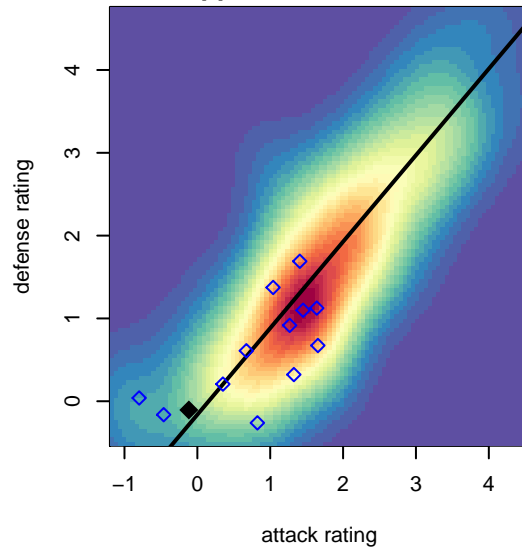

# Newport FC Fury G99

Newport Youth SC  
Bellevue, WA  
G99 total strength=768  
attack=0.89 defense=0.9  
fall league = NPSL G15D2  
notes= Daniel 2013

alt names used:  
Newport FC Fury  
Newport FC Fury 99

Venues played:  
2014 Seattle Cup GU15  
2014 NPSL G15D2  
2014 Founders Cup G99

**Newport FC Fury G99**  
Dots are actual minus expected GF (blue circles) and GA (red triangles).  
Blue line is smoothed change in attack strength. Red is smoothed change in defense strength.

**attack and defense variance (black dot)  
relative to other teams  
and top 10 in region**

**attack and defense rating  
relative to others at age  
and all opponents in last 13 months**

**Performance relative to 13 month average**