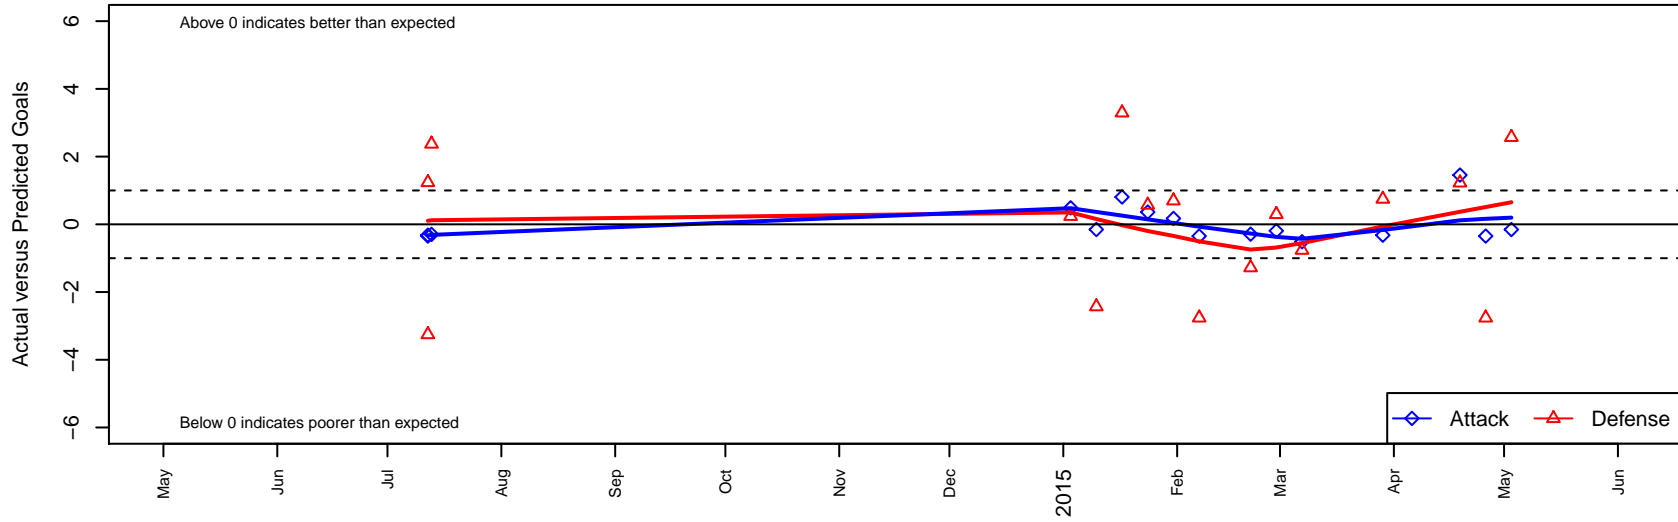

# Newport FC Fury G99

Newport Youth SC  
Bellevue, WA  
G99 total strength=768  
attack=0.89 defense=0.9  
fall league = NPSL G15D2  
notes= Daniel 2013

alt names used:  
Newport FC Fury  
Newport FC Fury 99

Venues played:  
2014 Seattle Cup GU15  
2014 NPSL G15D2  
2014 Founders Cup G99

**Newport FC Fury G99**  
Dots are actual minus expected GF (blue circles) and GA (red triangles).  
Blue line is smoothed change in attack strength. Red is smoothed change in defense strength.

**attack and defense variance (black dot)  
relative to other teams  
and top 10 in region**

**attack and defense rating  
relative to others at age  
and all opponents in last 13 months**

**Performance relative to 13 month average**