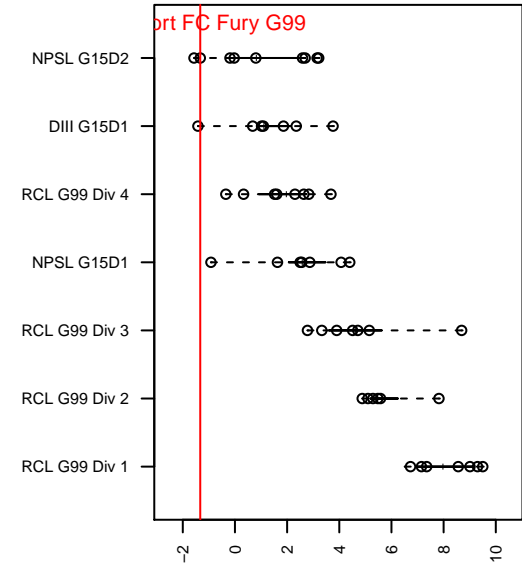

# Newport FC Fury G99

Newport Youth SC  
Bellevue, WA  
G99 total strength=768  
attack=0.89 defense=0.9  
fall league = NPSL G15D2  
notes= Daniel 2013

alt names used:  
Newport FC Fury  
Newport FC Fury 99

Venues played:  
2014 Seattle Cup GU15  
2014 NPSL G15D2  
2014 Founders Cup G99

**Newport FC Fury G99**  
Dots are actual minus expected GF (blue circles) and GA (red triangles).  
Blue line is smoothed change in attack strength. Red is smoothed change in defense strength.

**attack and defense variance (black dot)  
relative to other teams  
and top 10 in region**

**attack and defense rating  
relative to others at age  
and all opponents in last 13 months**

**Performance relative to 13 month average**